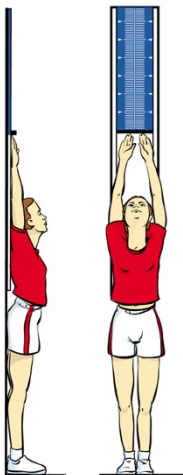

PRINT AT HOME VERTICAL JUMP SCALE – PRINT ACTUAL SIZE IN PRINTER SETTINGS

70
69
68
67
66
65
64
63
62
61
60
59
58
57
56
55
54
53
52
51
50
49
48
47
46

Fold Line

Fold Line

STICK HERE

45
44
43
42
41
40
39
38
37
36
35
34
33
32
31
30
29
28
27
26
25
24
23
22
21

Fold Line

Fold Line

STICK HERE

	20
	19
	18
	17
	16
	15
	14
	13
	12
	11
	10
	9
	8
	7
	6
	5
	4
	3
	2
1cm →	1

PLACE FINGER TIPS UNDER THE BLACK LINE

ATTACH TO WALL WITH TAPE AT A HEIGHT WHERE YOU CAN REACH THE BLACK LINE WITH YOUR FINGER TIPS WHILST FULL STRETCH WITH YOU ARMS UP